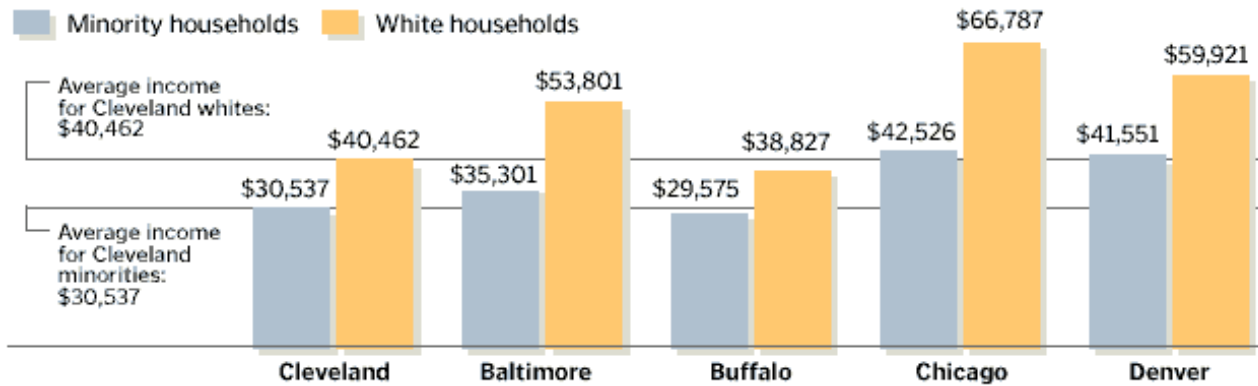

The Best Local Jobs.

CLEVELAND.COM | **THE PLAIN DEALER**

NEW FIND A BUSINESS

» [OR Search By Biz Name, Location](#)

[Home](#) | [News+Biz](#) | [Local](#) | [Sports](#) | [Forums+Chat](#) | [Cams+Radio](#) | [Living](#) | [Entertainment](#) | **CLASSIFIEDS**

CENSUS

An **IN-DEPTH REPORT**
With **THE PLAIN DEALER**

» [Census](#)
» [News](#)

Income gap continues to nag big cities

In Greater Cleveland, white households received an average income 32.5 percent higher than that of minority households, according to Census 2000. The gap was larger in some other places.

Average household income in 2000

SOURCE: Census 2000

THE PLAIN DEALER

Source: Census 2000
courtesy The Plain Dealer